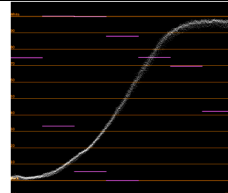

**CINÉ WIDE LATITUDE**

MASTER BLK	-1	CINELIKE	ON	R GAIN	NORMAL
BLACK	STRETCH3	COLOR MATRIX	[CINE]	R ROT.	NORMAL
KNEE	MANUAL	GAMMA	[CINE]	G GAIN	NORMAL
LEVEL	80%	LEVEL	-1	G ROT.	NORMAL
WHITE CLIP	108%	COLOR GAIN	NORMAL	B GAIN	NORMAL
				B ROT.	NORMAL

**LOW-LIGHT**

MASTER BLK	NORMAL	CINELIKE	OFF	R GAIN	NORMAL
BLACK	STRETCH3	COLOR MATRIX	STANDARD	R ROT.	NORMAL
KNEE	MANUAL	GAMMA	STANDARD	G GAIN	NORMAL
LEVEL	85%	LEVEL	MAX	G ROT.	NORMAL
WHITE CLIP	108%	COLOR GAIN	NORMAL	B GAIN	NORMAL
				B ROT.	NORMAL

**FILMOUT**

MASTER BLK	NORMAL	CINELIKE	OFF	R GAIN	NORMAL
BLACK	STRETCH3	COLOR MATRIX	STANDARD	R ROT.	NORMAL
KNEE	MANUAL	GAMMA	FILMOUT	G GAIN	NORMAL
LEVEL	85%	LEVEL	MAX	G ROT.	NORMAL
WHITE CLIP	108%	COLOR GAIN	NORMAL	B GAIN	NORMAL
				B ROT.	NORMAL