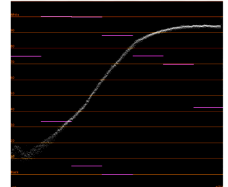

**CINÉ WIDE LATITUDE**

MASTER BLK	-1	CINELIKE	ON	R GAIN	NORMAL
BLACK	STRETCH3	COLOR MATRIX	[CINE]	R ROT.	NORMAL
KNEE	MANUAL	GAMMA	[CINE]	G GAIN	NORMAL
LEVEL	80%	LEVEL	-1	G ROT.	NORMAL
WHITE CLIP	108%	COLOR GAIN	NORMAL	B GAIN	NORMAL
				B ROT.	NORMAL

**LOW-LIGHT**

MASTER BLK	NORMAL	CINELIKE	OFF	R GAIN	NORMAL
BLACK	STRETCH3	COLOR MATRIX	STANDARD	R ROT.	NORMAL
KNEE	MANUAL	GAMMA	STANDARD	G GAIN	NORMAL
LEVEL	85%	LEVEL	MAX	G ROT.	NORMAL
WHITE CLIP	108%	COLOR GAIN	NORMAL	B GAIN	NORMAL
				B ROT.	NORMAL

**FILMOUT**

MASTER BLK	NORMAL	CINELIKE	OFF	R GAIN	NORMAL
BLACK	STRETCH3	COLOR MATRIX	STANDARD	R ROT.	NORMAL
KNEE	MANUAL	GAMMA	FILMOUT	G GAIN	NORMAL
LEVEL	85%	LEVEL	MAX	G ROT.	NORMAL
WHITE CLIP	108%	COLOR GAIN	NORMAL	B GAIN	NORMAL
				B ROT.	NORMAL