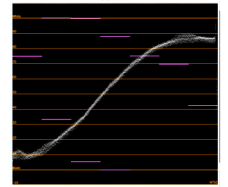

**CINÉ WIDE LATITUDE**

MASTER BLK	-1	CINELIKE	ON	R GAIN	NORMAL
BLACK	STRETCH3	COLOR MATRIX	[CINE]	R ROT.	NORMAL
KNEE	MANUAL	GAMMA	[CINE]	G GAIN	NORMAL
LEVEL	80%	LEVEL	-1	G ROT.	NORMAL
WHITE CLIP	108%	COLOR GAIN	NORMAL	B GAIN	NORMAL
				B ROT.	NORMAL

**LOW-LIGHT**

MASTER BLK	NORMAL	CINELIKE	OFF	R GAIN	NORMAL
BLACK	STRETCH3	COLOR MATRIX	STANDARD	R ROT.	NORMAL
KNEE	MANUAL	GAMMA	STANDARD	G GAIN	NORMAL
LEVEL	85%	LEVEL	MAX	G ROT.	NORMAL
WHITE CLIP	108%	COLOR GAIN	NORMAL	B GAIN	NORMAL
				B ROT.	NORMAL

**FILMOUT**

MASTER BLK	NORMAL	CINELIKE	OFF	R GAIN	NORMAL
BLACK	STRETCH3	COLOR MATRIX	STANDARD	R ROT.	NORMAL
KNEE	MANUAL	GAMMA	FILMOUT	G GAIN	NORMAL
LEVEL	85%	LEVEL	MAX	G ROT.	NORMAL
WHITE CLIP	108%	COLOR GAIN	NORMAL	B GAIN	NORMAL
				B ROT.	NORMAL