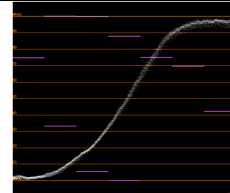

**CINÉ WIDE LATITUDE**

MASTER BLK	-1	CINELIKE	ON	R GAIN	NORMAL
BLACK	STRETCH3	COLOR MATRIX	[CINE]	R ROT.	NORMAL
KNEE	MANUAL	GAMMA	[CINE]	G GAIN	NORMAL
LEVEL	80%	LEVEL	-1	G ROT.	NORMAL
WHITE CLIP	108%	COLOR GAIN	NORMAL	B GAIN	NORMAL
				B ROT.	NORMAL

**LOW-LIGHT**

MASTER BLK	NORMAL	CINELIKE	OFF	R GAIN	NORMAL
BLACK	STRETCH3	COLOR MATRIX	STANDARD	R ROT.	NORMAL
KNEE	MANUAL	GAMMA	STANDARD	G GAIN	NORMAL
LEVEL	85%	LEVEL	MAX	G ROT.	NORMAL
WHITE CLIP	108%	COLOR GAIN	NORMAL	B GAIN	NORMAL
				B ROT.	NORMAL

**FILMOUT**

MASTER BLK	NORMAL	CINELIKE	OFF	R GAIN	NORMAL
BLACK	STRETCH3	COLOR MATRIX	STANDARD	R ROT.	NORMAL
KNEE	MANUAL	GAMMA	FILMOUT	G GAIN	NORMAL
LEVEL	85%	LEVEL	MAX	G ROT.	NORMAL
WHITE CLIP	108%	COLOR GAIN	NORMAL	B GAIN	NORMAL
				B ROT.	NORMAL