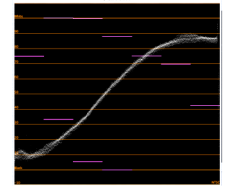

**CINÉ WIDE LATITUDE**

MASTER BLK	-1	CINELIKE	ON	R GAIN	NORMAL
BLACK	STRETCH3	COLOR MATRIX	[CINE]	R ROT.	NORMAL
KNEE	MANUAL	GAMMA	[CINE]	G GAIN	NORMAL
LEVEL	80%	LEVEL	-1	G ROT.	NORMAL
WHITE CLIP	108%	COLOR GAIN	NORMAL	B GAIN	NORMAL
				B ROT.	NORMAL

**LOW-LIGHT**

MASTER BLK	NORMAL	CINELIKE	OFF	R GAIN	NORMAL
BLACK	STRETCH3	COLOR MATRIX	STANDARD	R ROT.	NORMAL
KNEE	MANUAL	GAMMA	STANDARD	G GAIN	NORMAL
LEVEL	85%	LEVEL	MAX	G ROT.	NORMAL
WHITE CLIP	108%	COLOR GAIN	NORMAL	B GAIN	NORMAL
				B ROT.	NORMAL

**FILMOUT**

MASTER BLK	NORMAL	CINELIKE	OFF	R GAIN	NORMAL
BLACK	STRETCH3	COLOR MATRIX	STANDARD	R ROT.	NORMAL
KNEE	MANUAL	GAMMA	FILMOUT	G GAIN	NORMAL
LEVEL	85%	LEVEL	MAX	G ROT.	NORMAL
WHITE CLIP	108%	COLOR GAIN	NORMAL	B GAIN	NORMAL
				B ROT.	NORMAL