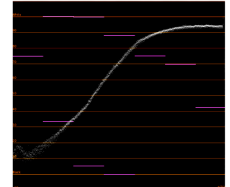

**CINÉ WIDE LATITUDE**

MASTER BLK	-1	CINELIKE	ON	R GAIN	NORMAL
BLACK	STRETCH3	COLOR MATRIX	[CINE]	R ROT.	NORMAL
KNEE	MANUAL	GAMMA	[CINE]	G GAIN	NORMAL
LEVEL	80%	LEVEL	-1	G ROT.	NORMAL
WHITE CLIP	108%	COLOR GAIN	NORMAL	B GAIN	NORMAL
				B ROT.	NORMAL

**LOW-LIGHT**

MASTER BLK	NORMAL	CINELIKE	OFF	R GAIN	NORMAL
BLACK	STRETCH3	COLOR MATRIX	STANDARD	R ROT.	NORMAL
KNEE	MANUAL	GAMMA	STANDARD	G GAIN	NORMAL
LEVEL	85%	LEVEL	MAX	G ROT.	NORMAL
WHITE CLIP	108%	COLOR GAIN	NORMAL	B GAIN	NORMAL
				B ROT.	NORMAL

**FILMOUT**

MASTER BLK	NORMAL	CINELIKE	OFF	R GAIN	NORMAL
BLACK	STRETCH3	COLOR MATRIX	STANDARD	R ROT.	NORMAL
KNEE	MANUAL	GAMMA	FILMOUT	G GAIN	NORMAL
LEVEL	85%	LEVEL	MAX	G ROT.	NORMAL
WHITE CLIP	108%	COLOR GAIN	NORMAL	B GAIN	NORMAL
				B ROT.	NORMAL