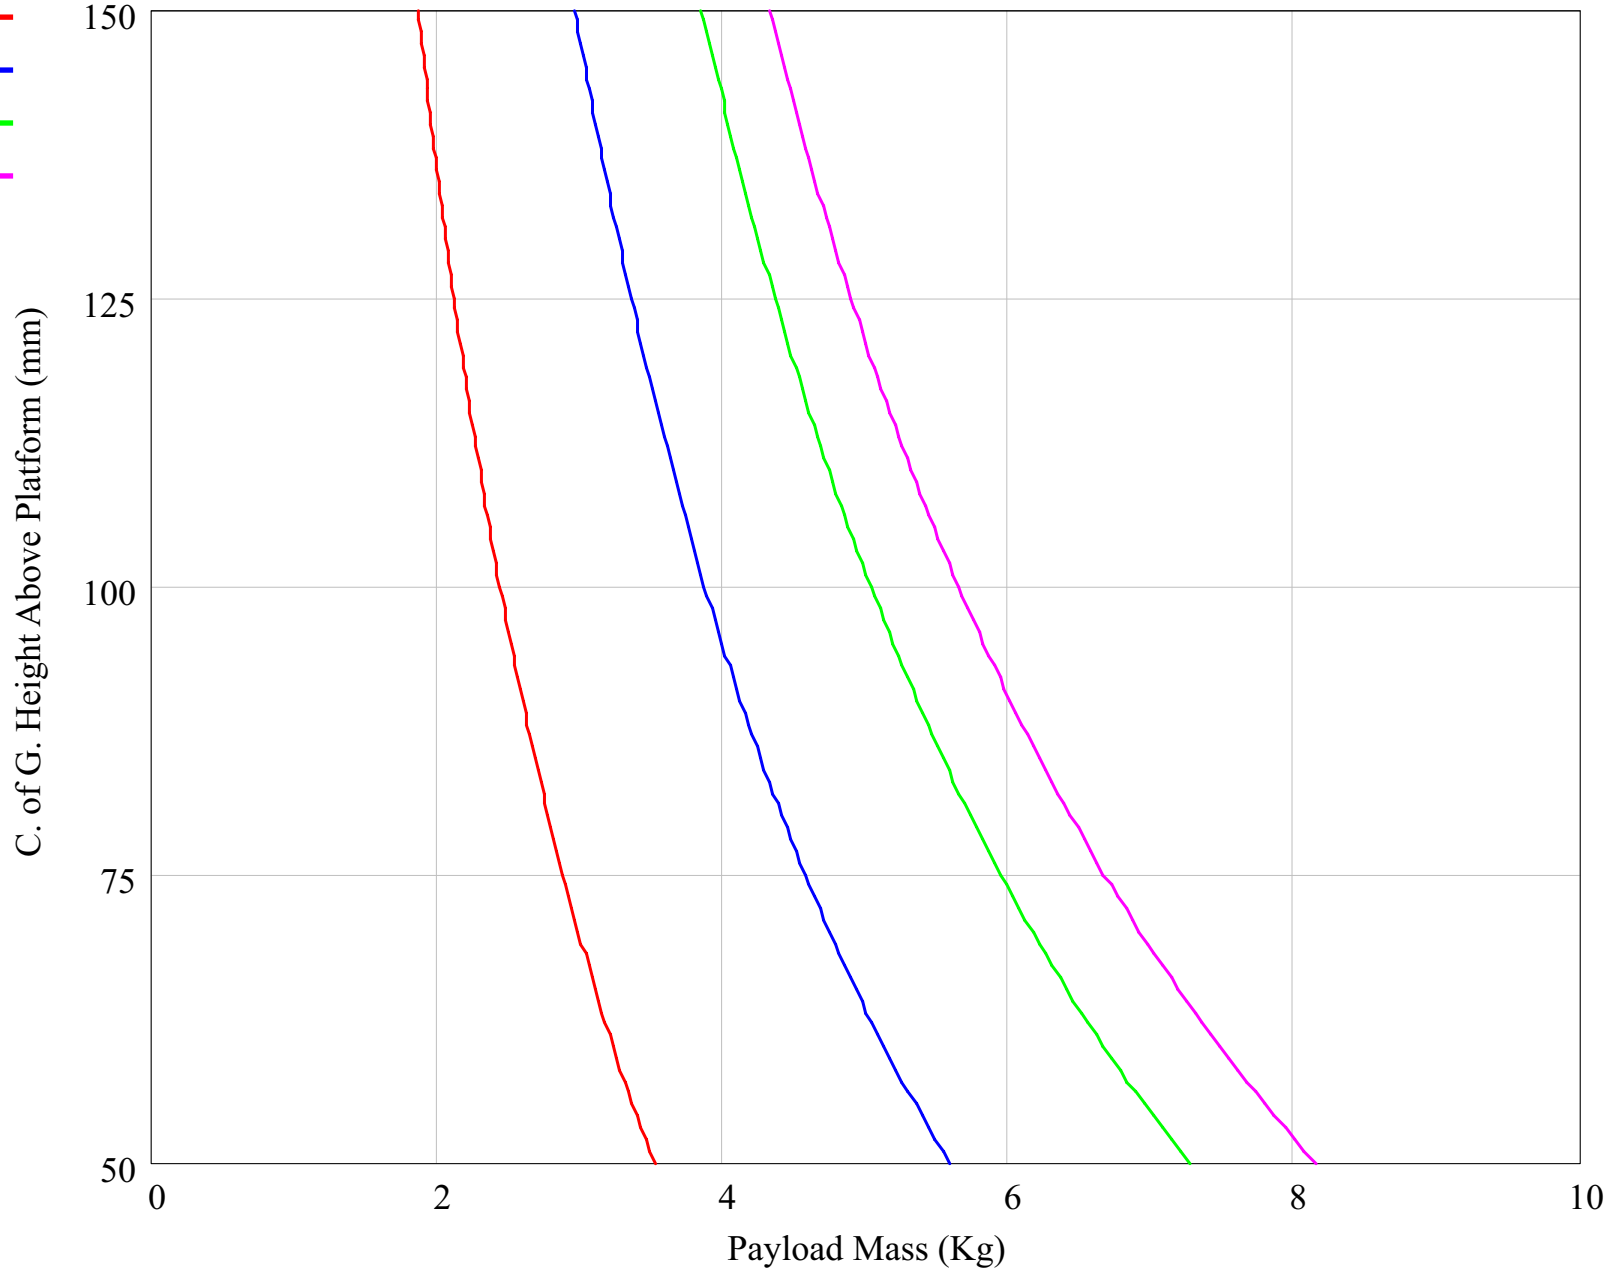

Vision 3 AS

- 90° min — red line
- 90° max — blue line
- 60° max — green line
- 40° max — magenta line

Vision 5 AS

- 90° min — red line
- 90° max — blue line
- 60° max — green line
- 40° max — magenta line

Vision 8 AS

- 90° min — red line
- 90° max — blue line
- 60° max — green line
- 40° max — magenta line

Vision 10 AS

- 90° min — red line
- 90° max — blue line
- 60° max — green line
- 40° max — magenta line