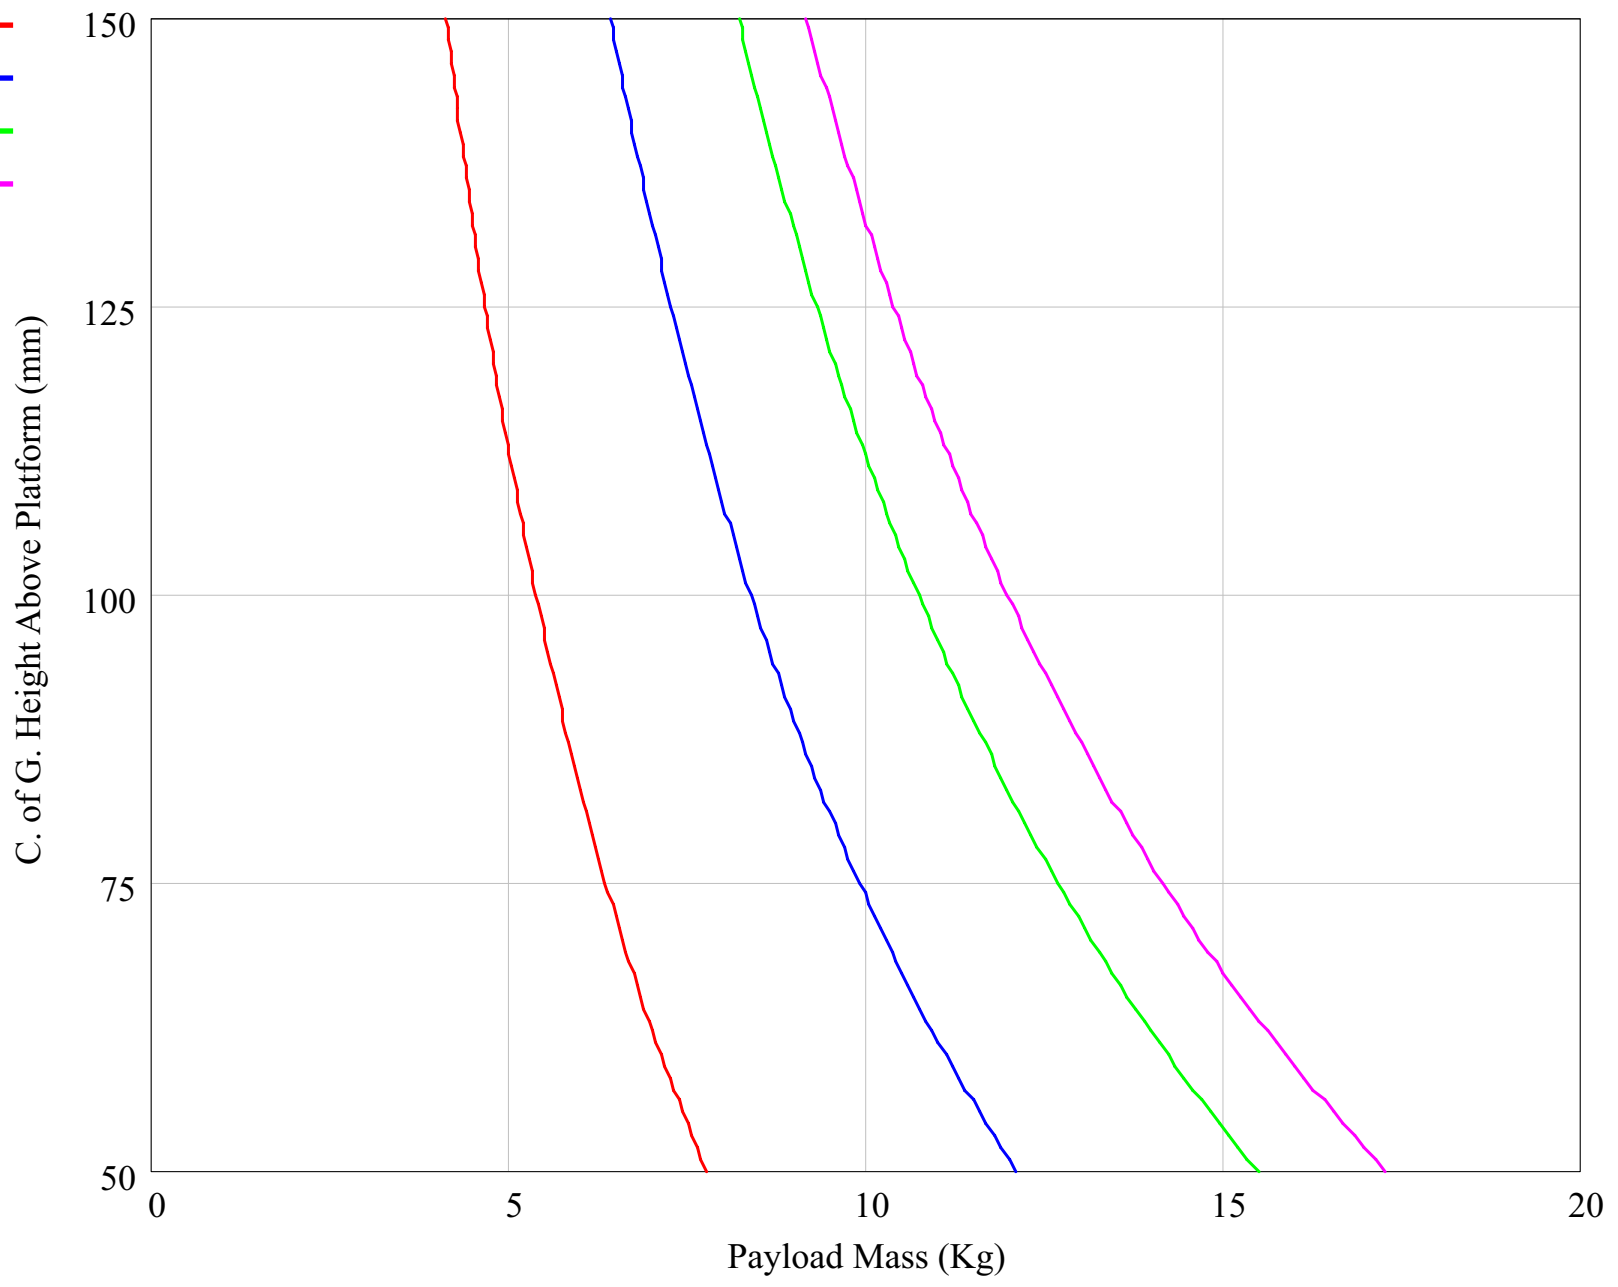

Vision 3 AS

- 90° min — red line
- 90° max — blue line
- 60° max — green line
- 40° max — magenta line

Vision 5 AS

- 90° min — red line
- 90° max — blue line
- 60° max — green line
- 40° max — magenta line

Vision 8 AS

- 90° min — red line
- 90° max — blue line
- 60° max — green line
- 40° max — magenta line

Vision 10 AS

- 90° min — red line
- 90° max — blue line
- 60° max — green line
- 40° max — magenta line