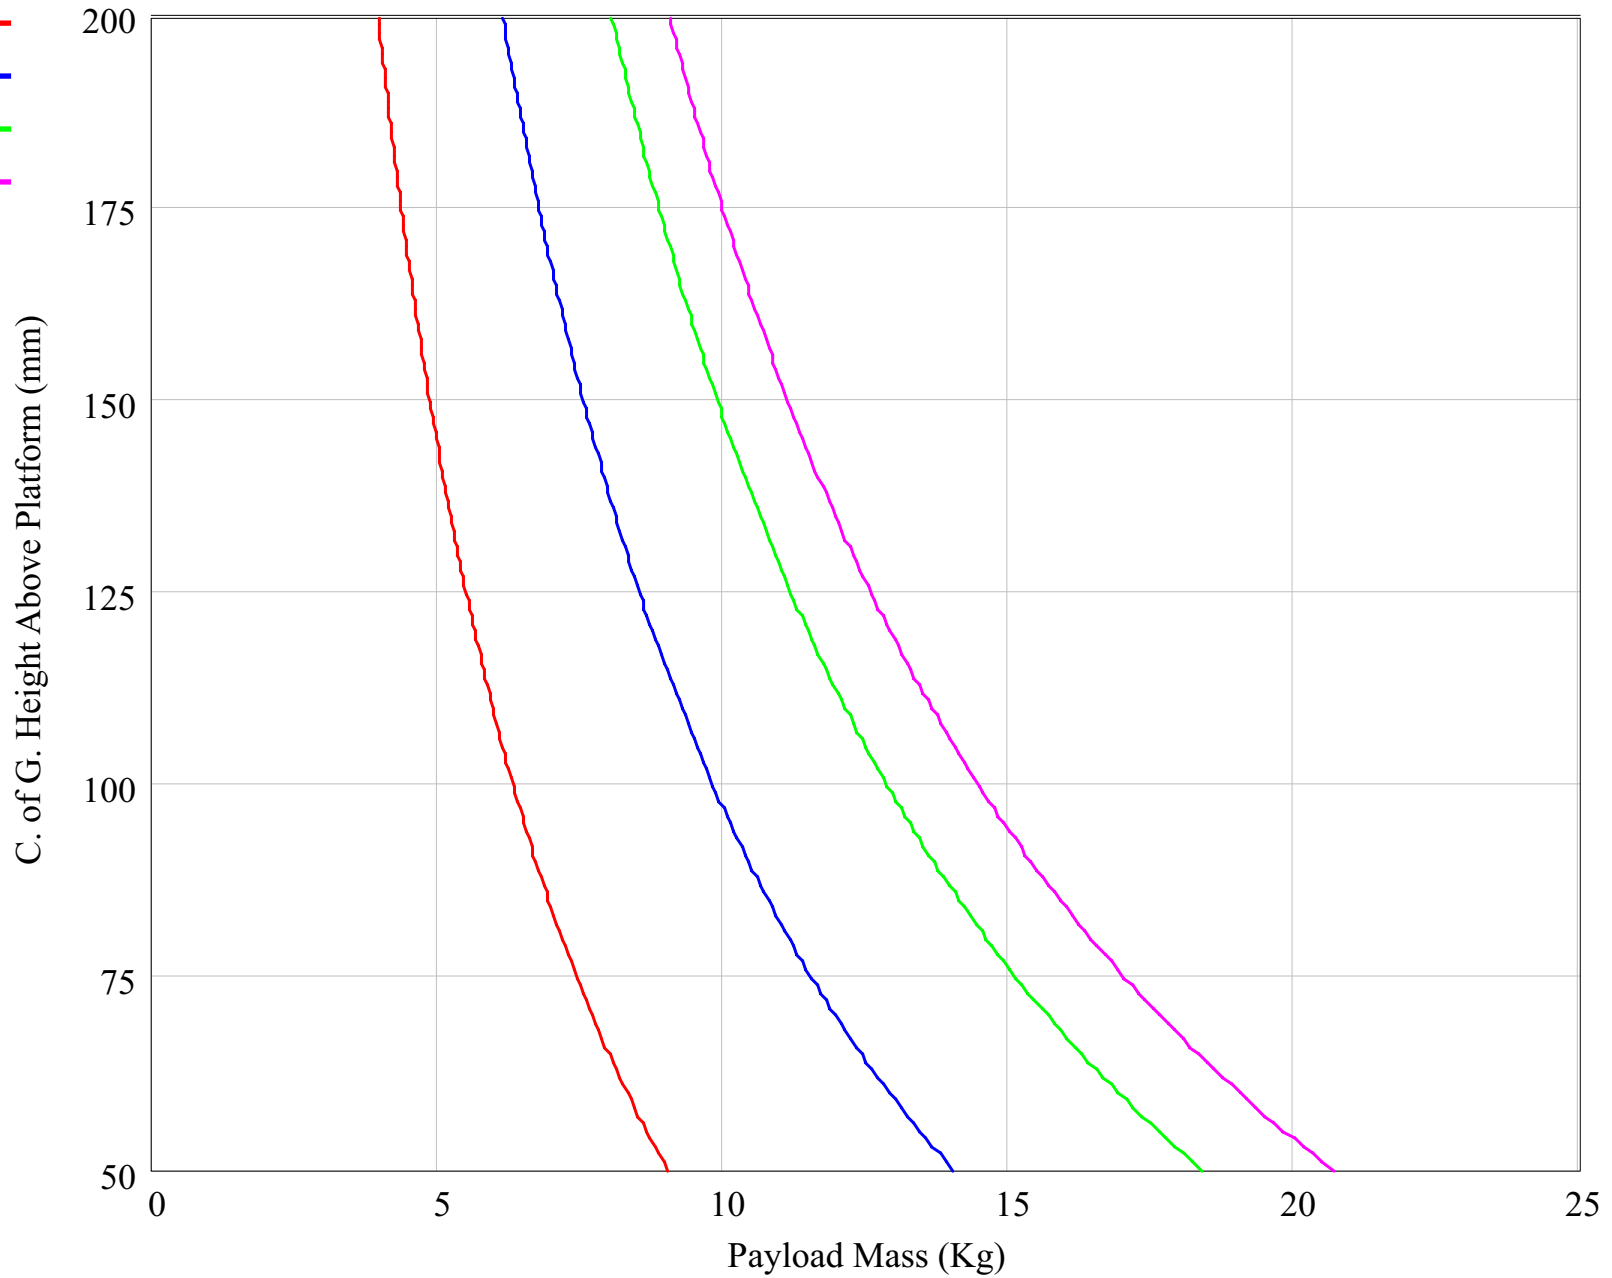

Vision 3 AS

- 90° min — red line
- 90° max — blue line
- 60° max — green line
- 40° max — magenta line

Vision 5 AS

- 90° min — red line
- 90° max — blue line
- 60° max — green line
- 40° max — magenta line

Vision 8 AS

- 90° min — red line
- 90° max — blue line
- 60° max — green line
- 40° max — magenta line

Vision 10 AS

- 90° min — red line
- 90° max — blue line
- 60° max — green line
- 40° max — magenta line